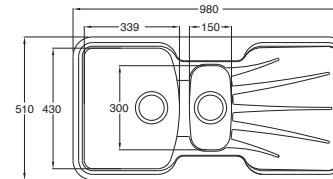

Colander

Wooden Chopping Board

Main Basket

Drainer

FEATURES

- » The Korona 1.0 bowl has one of the largest bowls available with a huge 41 litre capacity
- » Unique 'crown effect' drainer
- » Deep recessed drainer minimises spills
- » The 1.0 bowl has a large bowl ideal for washing larger items in the kitchen

GRANITE
ROK
METALLIC

Dimensions

Cutout dimensions:

1.0 Bowl - 956 x 486mm

1.5 Bowl - 956 x 486mm

Optional Accessories

1.0 bowl

Premium Accessory Pack – 2pc CB, Glass CB, Colander
KO10PREMACCPK

» Both the 1.0 and 1.5 bowl sinks sit in a 600mm base unit

AVAILABLE AS A DESIGNER PACK

STUDIO
COLLECTION
ASTRACAST