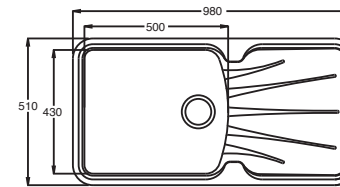

Colander

Wooden Chopping Board

Main Basket

Drainer

FEATURES

- » The Korona 1.0 bowl has one of the largest bowls available with a huge 41 litre capacity
- » Unique 'crown effect' drainer
- » Deep recessed drainer minimises spills
- » The 1.0 bowl has a large bowl ideal for washing larger items in the kitchen

GRANITE
ROK
METALLIC

Dimensions

Cutout dimensions:

1.0 Bowl - 956 x 486mm

1.5 Bowl - 956 x 486mm

Optional Accessories

1.0 bowl

Premium Accessory Pack – 2pc CB, Glass CB, Colander
KO10PREMACCPK

» Both the 1.0 and 1.5 bowl sinks sit in a 600mm base unit

AVAILABLE AS A DESIGNER PACK

STUDIO
COLLECTION
ASTRACAST