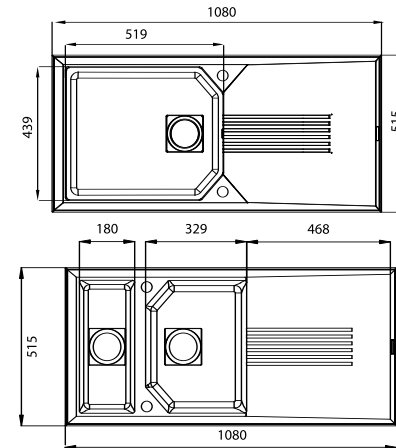

## Dimensions

## Cutout dimensions:

- 1.0 Bowl - 1060 x 495mm
- 1.5 Bowl - 1060 x 495mm