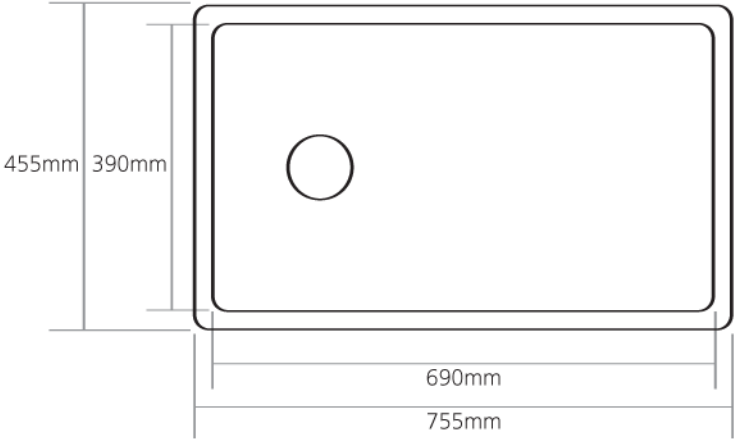

Dimensions

bowl depth 220mm
overall sink depth 255mm
min. base unit 800mm
dimensions may vary plus or minus 2%