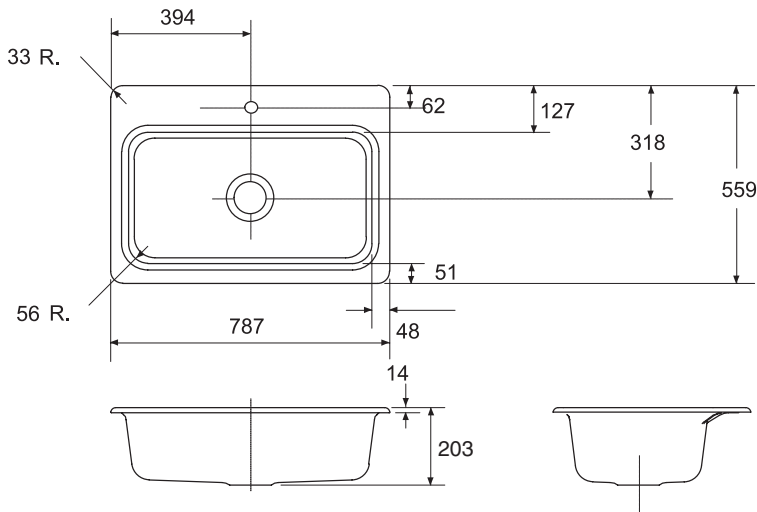

Bakersfield

The huge proportions of this single bowl sink make Bakersfield a distinctive solution for both modern and traditional settings.

Product	5832W-1 Bakersfield 1 bowl
Dimensions	exterior: 787 x 559 x 203 mm
Colours/finishes	White (-00)
Material	Cast iron
Weight (kg)	42.5
Installation type	inset

Complementary items	5836	Chopping board
	6517	Rinse rack

To order, please use the product code and add the colour/finish reference, eg. -00 for white.

KOHLER.
Cast Iron

All measurements shown are in millimetres.
Sizes are approximate.