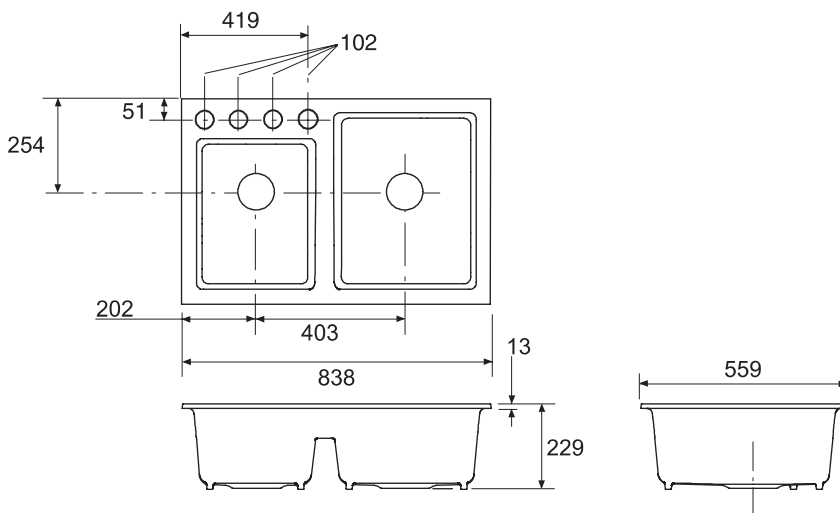

Clarity

Crisp corners maximises space while clean lines and a simplified rim design lend understated, contemporary style.

<b>Product</b>	5814W-4U Clarity 2 bowl
<b>Dimensions</b>	exterior: 838 x 559 x 229 mm
<b>Colours/finishes</b>	White (-00)
<b>Material</b>	Cast iron
<b>Weight (kg)</b>	58.2
<b>Installation type</b>	Undermounted
<b>Complementary items</b>	5806 Undermount kit 635 mm 5807 Undermount kit 914 mm 6056 Bottom rinse rack 6057 Bottom rinse rack

**KOHLER.**  
Cast Iron

To order, please use the product code and add the colour/finish reference, eg. -00 for white.

All measurements shown are in millimetres.  
Sizes are approximate.

P4838