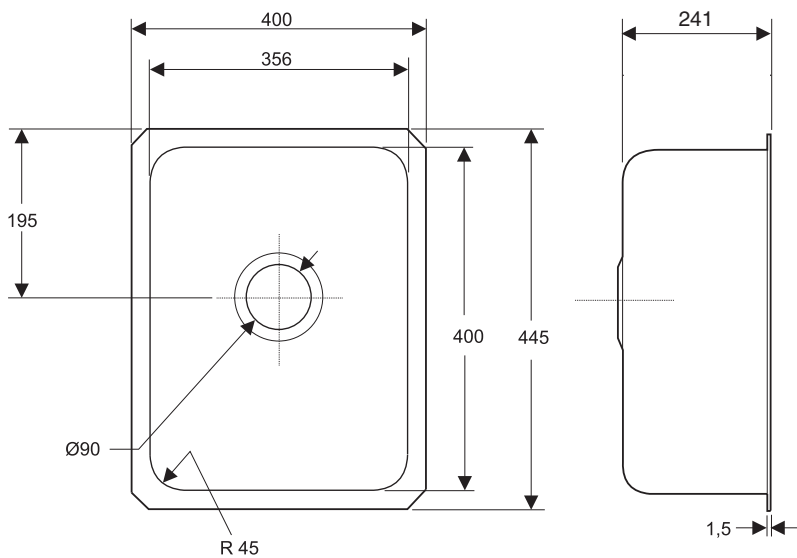

<b>Product</b>	3330W Icerock 1 bowl
<b>Dimensions</b>	exterior: 400 x 445 mm interior: 356 x 400 x 241 mm
<b>Colours/finishes</b>	Stainless steel (-NA)
<b>Material</b>	Stainless steel
<b>Weight (kg)</b>	3.1
<b>Installation type</b>	undermounted

To order, please use the product code and add the colour/finish reference, eg. -00 for white.

All measurements shown are in millimetres.  
Sizes are approximate.

P4809