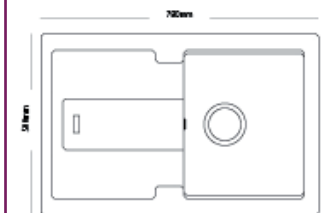

Dimensions

Available in

Related Accessories